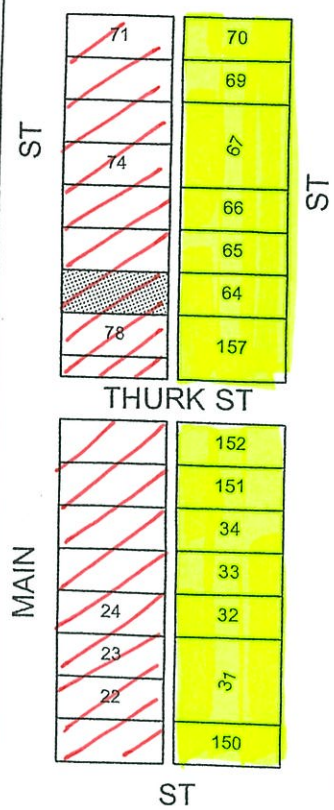

Townsite
Boundary

GRV Rating
UV Rating