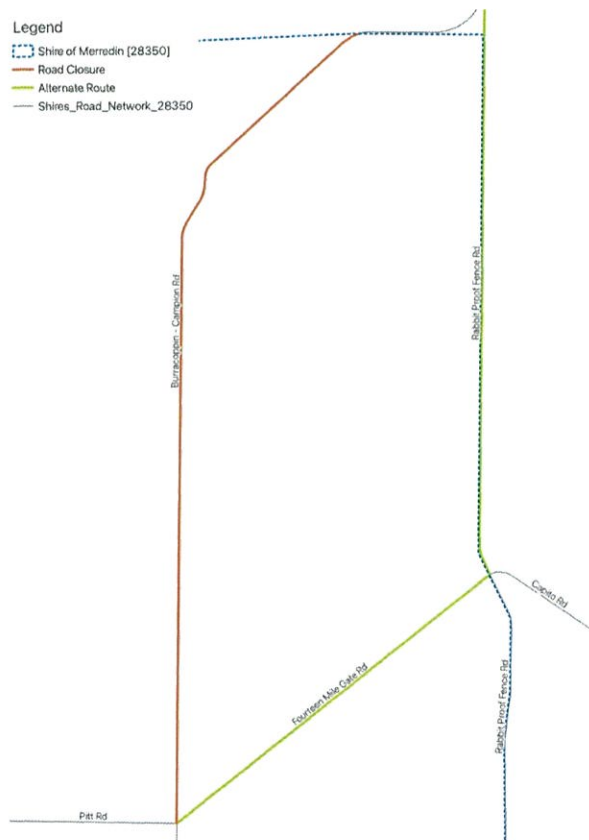

## TEMPORARY ROAD CLOSURE

The Shire of Merredin hereby advises that effective from 8:30am through to 2:00pm on Thursday 5 August the status of road closures throughout the Shire of Merredin is as follows:

- BURRACOPPIN–CAMPION ROAD between the Pitt Road/Fourteen Mile Gate Road intersection and the Shire boundary is closed to all vehicles.**

Traffic is advised to utilise Fourteen Mile Gate Road and Rabbit Proof Fence Road to bypass this area.